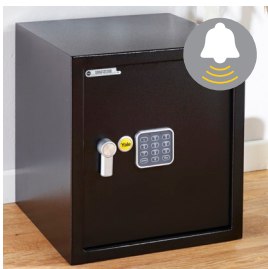

# Alarmed Value Safes

If it's important to you,  
it's important to us.

At Yale, we take care of people and their favourite things. The new Alarmed Value Safes keep all your precious belongings safe and provides you extra security with the built-in 130dB alarm. Protect sensitive information or your most valued personal possessions with our solid steel construction Yale safes.

These safes use digital keypad code entry with key back-up. They offer 10,000 possible combinations using a 3-8 digit programmable code.

**Protect your valuables and keep them safe with Yale.**

\*Available in 4 different sizes: small, medium, large and laptop.

### 130dB Built-in Alarm

Alarm is triggered if tampered or after 3 incorrect code attempts.